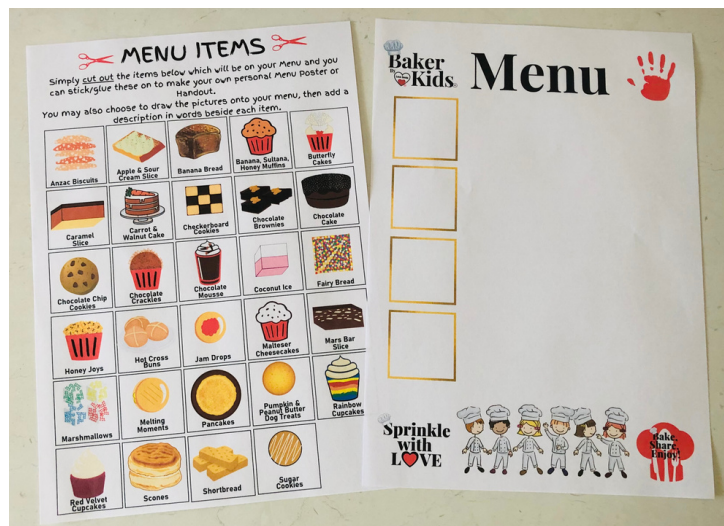

How to build your Menu

PRINT

CUT OUT and PLACE

Sprinkle with LOVE

How to build your Menu

STICK MENU ITEMS

WRITE MENU DESCRIPTIONS

MENU ITEMS

Simply cut out the items below which will be on your Menu and you can stick/glue these on to make your own personal Menu Poster or Handout.

You may also choose to draw the pictures onto your menu, then add a description in words beside each item.

MENU ITEMS

Simply cut out the items below which will be on your Menu and you can stick/glue these on to make your own personal Menu Poster or Handout.

You may also choose to draw the pictures onto your menu, then add a description in words beside each item.