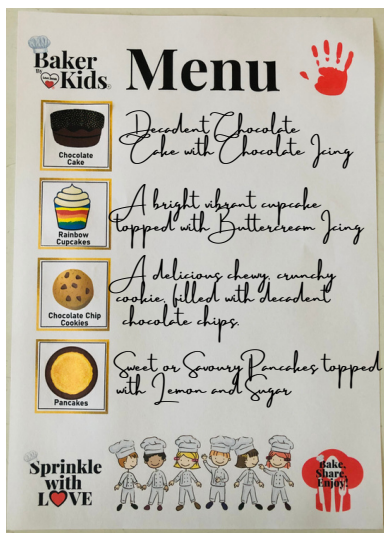

How to build your Menu

PRINT

CUT OUT and PLACE

Sprinkle with LOVE

How to build your Menu

STICK MENU ITEMS

WRITE MENU DESCRIPTIONS

MENU ITEMS

Simply cut out the items below which will be on your Menu and you can stick/glue these on to make your own personal Menu Poster or Handout.

You may also choose to draw the pictures onto your menu, then add a description in words beside each item.

MENU ITEMS

Simply cut out the items below which will be on your Menu and you can stick/glue these on to make your own personal Menu Poster or Handout.

You may also choose to draw the pictures onto your menu, then add a description in words beside each item.