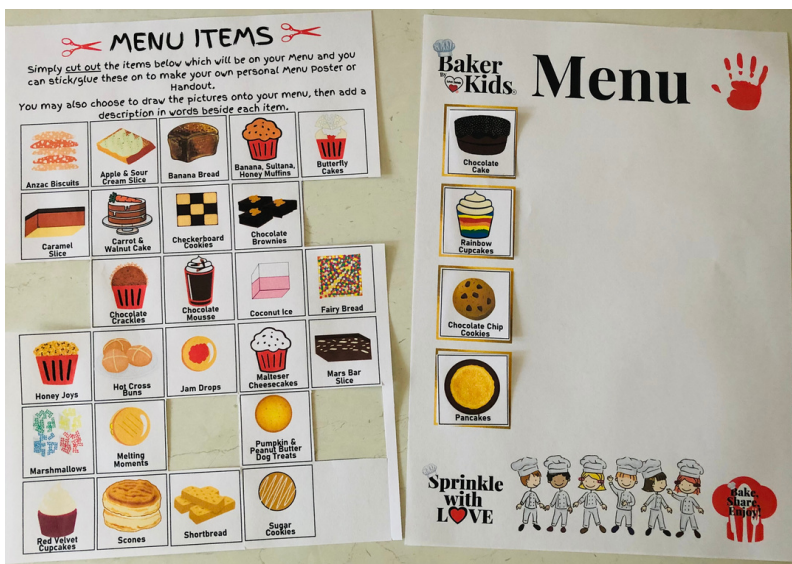

How to build your Menu

PRINT

CUT OUT and PLACE

Sprinkle with LOVE

How to build your Menu

STICK MENU ITEMS

WRITE MENU DESCRIPTIONS

MENU ITEMS

Simply cut out the items below which will be on your Menu and you can stick/glue these on to make your own personal Menu Poster or Handout.

You may also choose to draw the pictures onto your menu, then add a description in words beside each item.

MENU ITEMS

Simply cut out the items below which will be on your Menu and you can stick/glue these on to make your own personal Menu Poster or Handout.

You may also choose to draw the pictures onto your menu, then add a description in words beside each item.